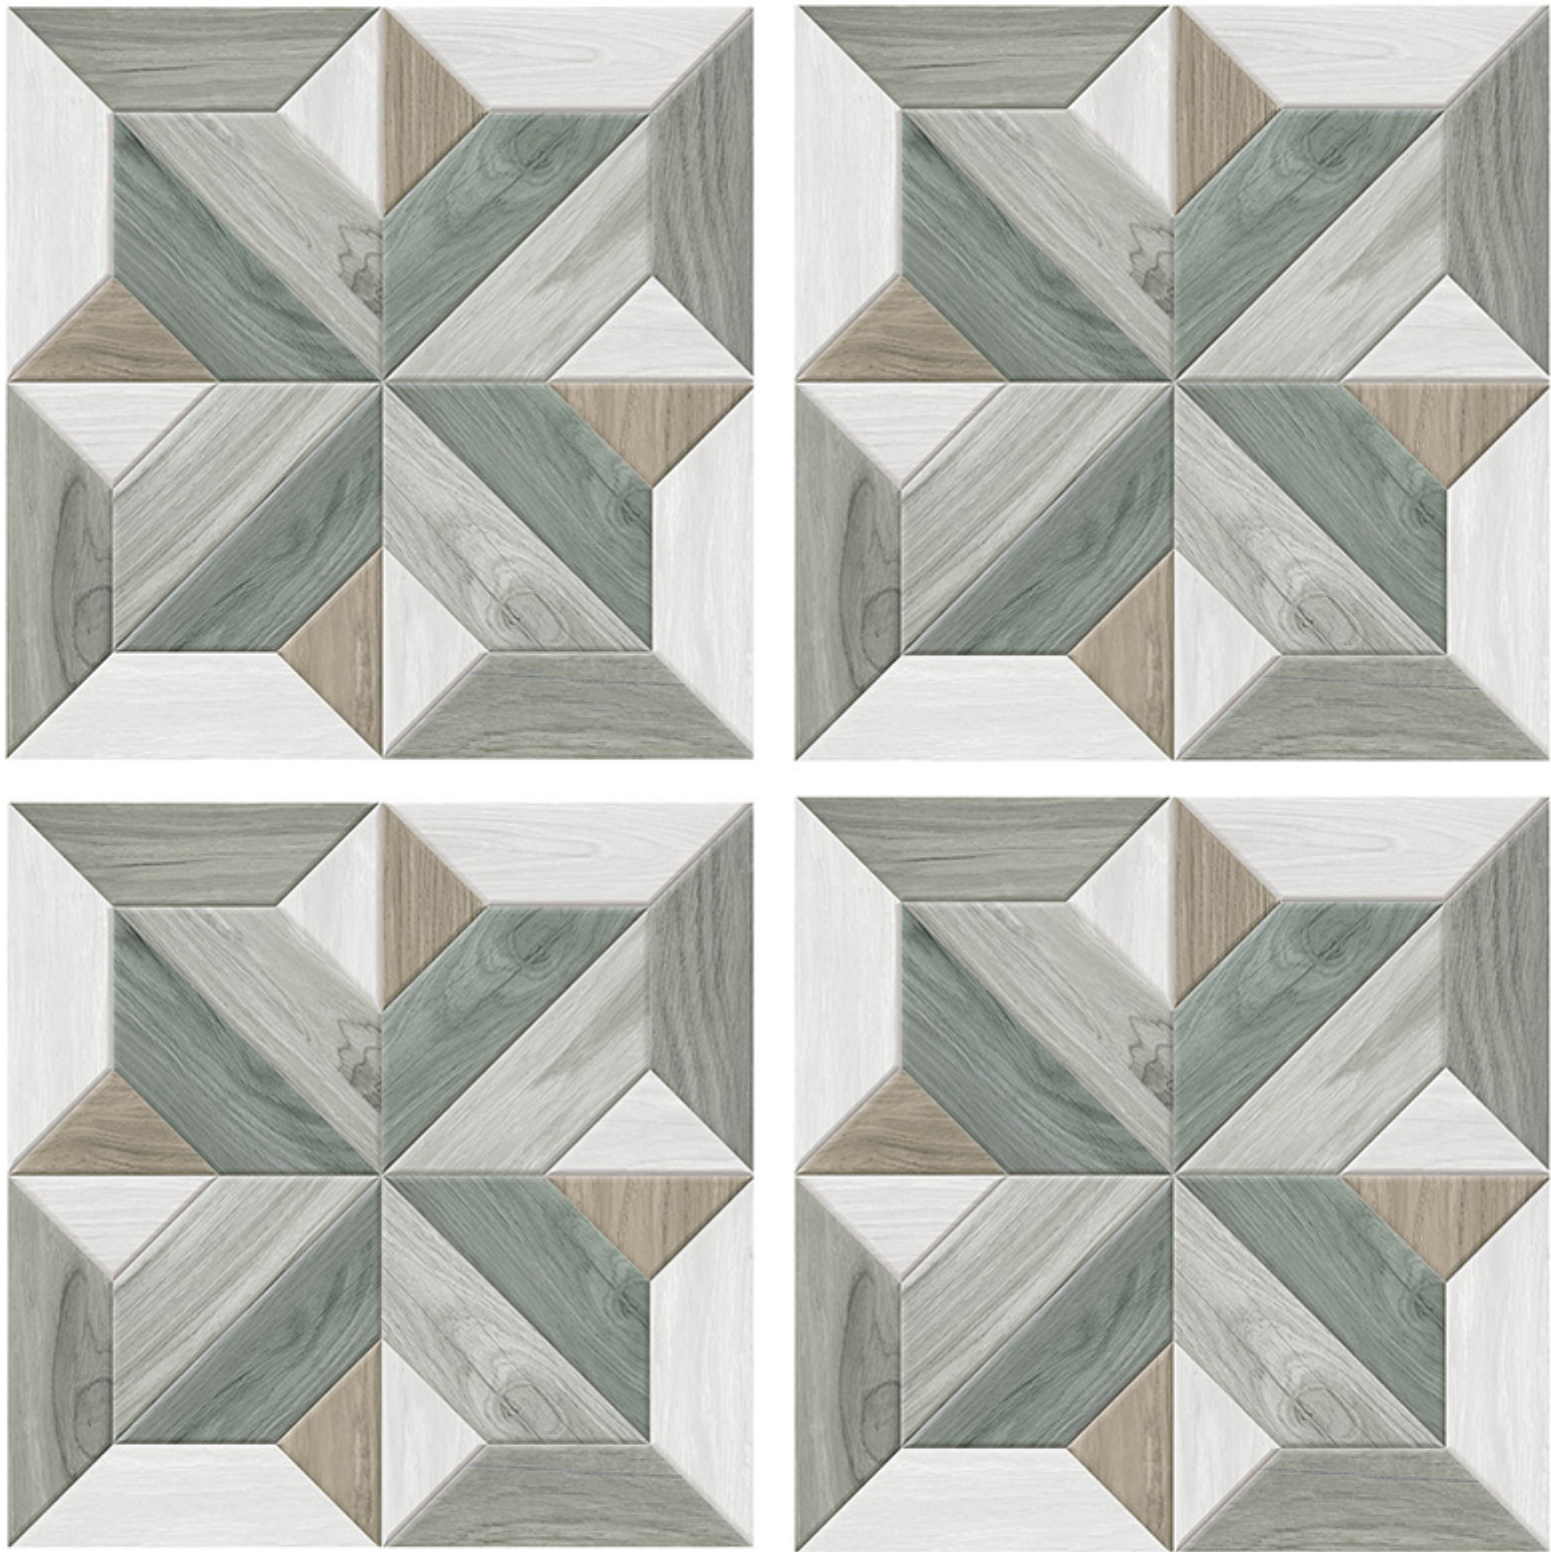

➤ 10214

600x
600mm | Series
Matt
WATERPROOF

600x
600mm | Series
Matt
WATERPROOF

➤ OSKAR BLUE

600x
600mm | Series
Matt
WATERPROOF

600x
600mm | Series
Matt
WATERPROOF

➤ OSKAR GREY

600x
600mm | Series
Matt
WATERPROOF